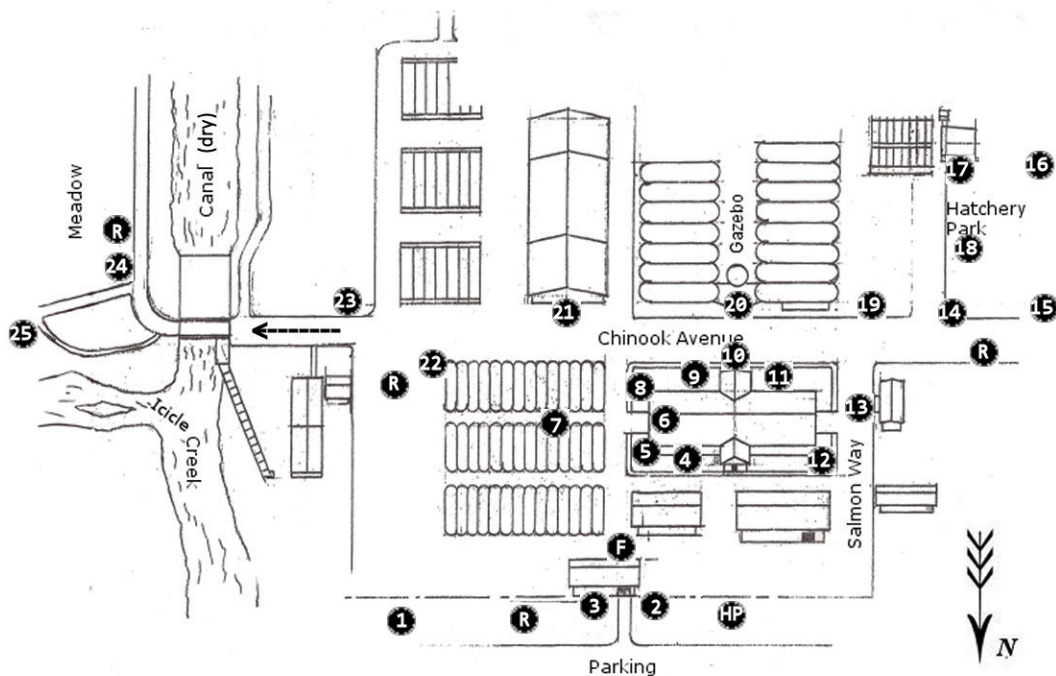

Wenatchee River Salmon Festival
 "Salmon Friend and Foe"
 Leavenworth National Fish Hatchery

School Days Map Legend

Thursday / Friday Sept. 28 - 29, 2017

- | | |
|--|---|
| <ol style="list-style-type: none"> 1. Kids in the Creek (shuttle stop) 2. Entryway 3. Volunteer Check-In 4. Macroinvertebrate Mayhem 5. Gyo-taku 6. Historical Display (*drop-in exhibit) 7. Fish Marking Trailer (*drop-in activity) 8. Web of Life 9. Storytelling Tent 10. What's Hatching? 11. Sardis Birds of Prey (*drop-in activity) 12. Hooks and Ladders (FRIDAY ONLY) 13. Leaf Printing (*drop-in activity) | <ol style="list-style-type: none"> 14. Exhibits & Lunch Area (*drop-in activities) 15. Raptors Over the Wenatchee 16. What's That Bird? 17. Rolling Rivers 18. Wheel of Fish (*drop-in activity) 19. Animal Trackers 20. Pollinator Garden (*drop-in activity) 21. Giant Fish Aquarium (*drop-in activity) 22. Salmon Maze (*drop-in activity) 23. Inter Tribal Village 24. Riparian Ramble 25. Watershed Detectives 1 (2 on FRIDAY ONLY) |
|--|---|

R- Restroom HP- Handicap Parking F- First Aid Room