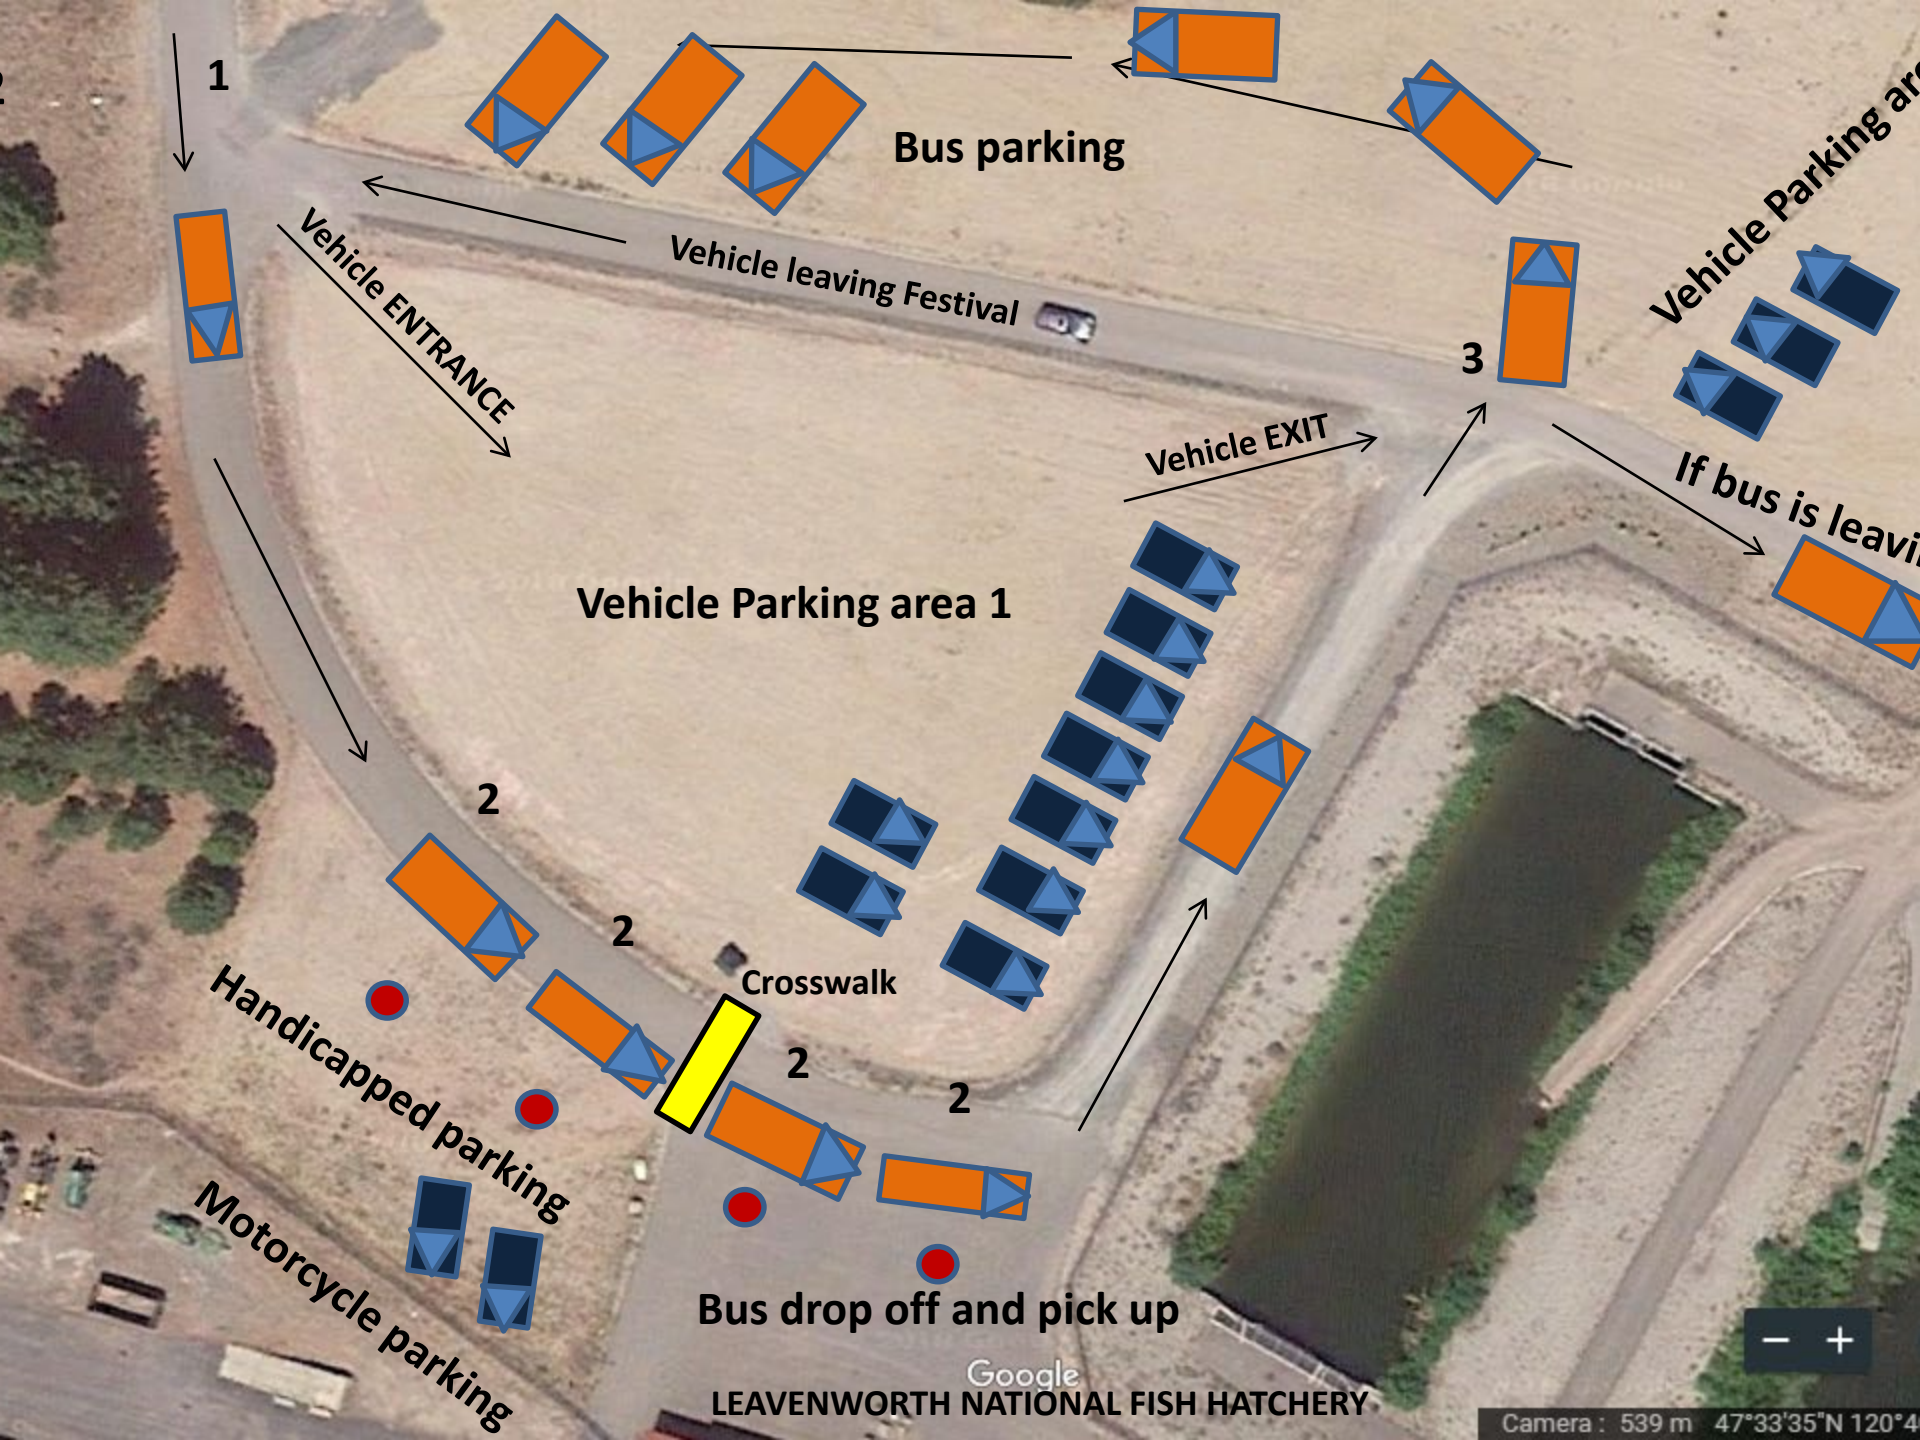

LEAVENWORTH NATIONAL FISH HATCHERY

Bus routes for parking and leaving area. Black arrow means bus is staying, red arrow means bus is leaving area

1

Bus parking

Vehicle ENTRANCE

Vehicle leaving Festival

Vehicle EXIT

Vehicle Parking area

3

If bus is leaving

Vehicle Parking area 1

2

2

Crosswalk

2

2

Handicapped parking

Motorcycle parking

Bus drop off and pick up

Google LEAVENWORTH NATIONAL FISH HATCHERY

Camera : 539 m 47°33'35"N 120°4