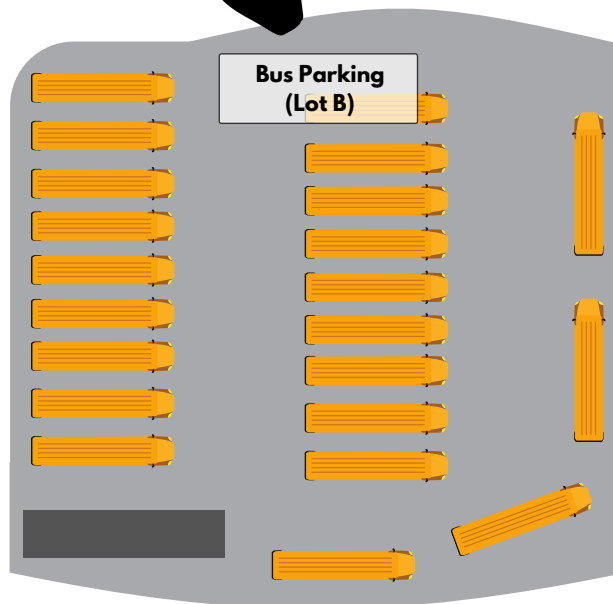

SALMON FESTIVAL *at* ROCKY REACH DAM

PARKING MAP

Directions

Enter through the main entrance to Rocky Reach Dam at 5000 Hwy 97A N.

Bus Drop Off (Lot A)

If your bus is dropping students off and will return at the end of the day for pick up, use Bus Drop Off (Lot A). Upon arrival, a Salmon Festival representative will meet you to take your student lunches to the lunch area. Students will meet bus for pick up at the same location at the end of the day.

Bus Parking (Lot B)/Bus Parking Overflow (Lot C)

If your bus will remain parked at Rocky Reach for the day, you will be directed to Bus Parking (Lot B) or Bus Parking (Lot C). A Salmon Festival representative will meet you to take your student lunches to the lunch area. Students will meet bus for pick up at the same location at the end of the day.

Note for all teachers: place student lunches in boxes or bins with a label: School/Teacher. Your lunches will be taken to the Lower Shelter for lunch and returned to the bus parking lot.