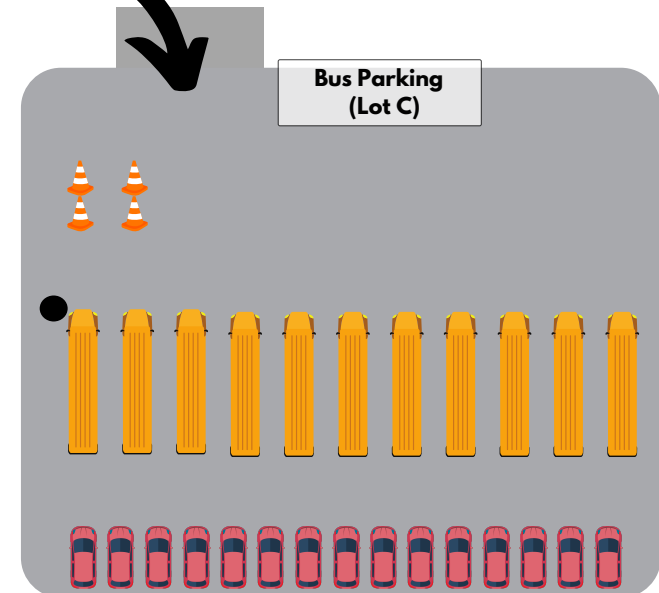

SALMON FESTIVAL *at* ROCKY REACH DAM

PARKING MAP

Directions

Enter through the main entrance to Rocky Reach Dam at 5000 Hwy 97A N.

Bus Drop Off (Lot A)

If your bus is dropping students off and will return at the end of the day for pick up, use Bus Drop Off (Lot A). Upon arrival, a Salmon Festival representative will meet you to take your student lunches to the lunch area. Students will meet bus for pick up at the same location at the end of the day.

Bus Parking (Lot B)/Bus Parking Overflow (Lot C)

If your bus will remain parked at Rocky Reach for the day, you will be directed to Bus Parking (Lot B) or Bus Parking (Lot C). A Salmon Festival representative will meet you to take your student lunches to the lunch area. Students will meet bus for pick up at the same location at the end of the day.

Note for all teachers: place student lunches in boxes or bins with a label: School/Teacher. Your lunches will be taken to the Lower Shelter for lunch and returned to the bus parking lot.