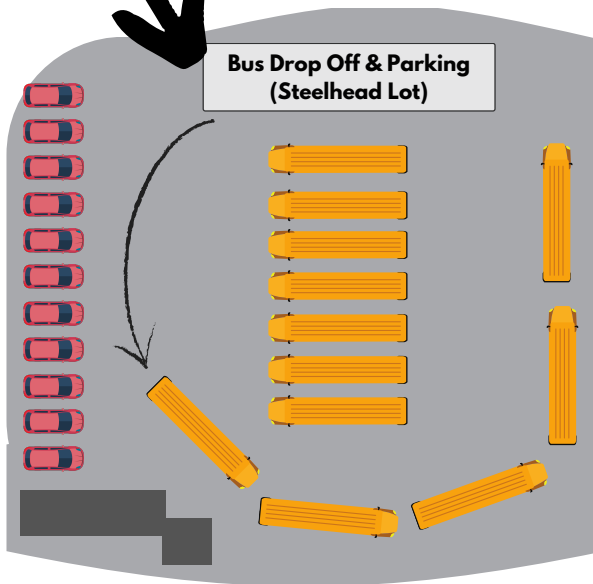

SALMON FESTIVAL *at* ROCKY REACH DAM

SCHOOL DAYS PARKING MAP 9/21-22

Directions: Enter through the main entrance to Rocky Reach Dam at 5000 Hwy 97A N. Check in at gate house where you will be directed to parking.

Bus Drop Off (Coho Lot): All WSD busses use Coho Lot for drop off and pick up. A Festival representative will take student lunches to the Lower Shelter Lunch Area and return lunches to the assigned lot. Meet bus for pick up at the same location at the end of the day.

Bus Parking (Steelhead Lot): All non-WSD schools and districts use Steelhead Lot for drop off, pick up and parking. A Festival representative will take student lunches to the Upper Lawn Lunch Area and return lunches to the assigned lot. Meet bus for pick up at the same location at the end of the day.

HWY 97A

Performance Arena

- 1. Long Tent
- 2. Tipi set up
- 3. Drum & Cultural Booth
- 4. Storytelling
- 5. Stick Games
- 6. Lithic Technology
- 7. Canoe (Scheduled)
- 8. Canoe (Drop in)
- 9. Dogbane Cordage
- 10. Twined Sally Bags