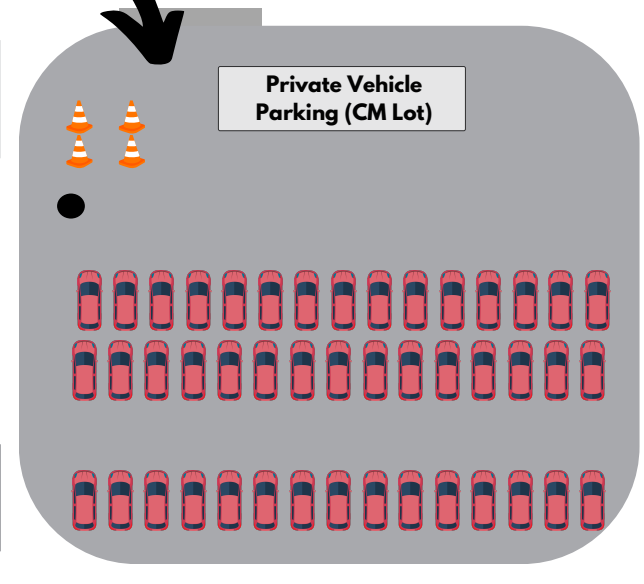

Directions: Enter through the main entrance to Rocky Reach Dam at 5000 Hwy 97A N. Check in at gate house where you will be directed to parking.

Bus Drop Off (Coho Lot): All WSD busses use Coho Lot for drop off and pick up. A Festival representative will take student lunches to the Lower Shelter Lunch Area and return lunches to the assigned lot. Meet bus for pick up at the same location at the end of the day.

Bus Parking (Steelhead Lot): All non-WSD schools and districts use Steelhead Lot for drop off, pick up and parking. A Festival representative will take student lunches to the Upper Lawn Lunch Area and return lunches to the assigned lot. Meet bus for pick up at the same location at the end of the day.

Private Vehicle Parking (CM Lot): All private vehicles and chaperones use CM Lot. Please take your lunches with you and eat at Lower Shelter Lunch Area.

NOTE FOR ALL TEACHERS: place student lunches in boxes or bins with a label: School/Teacher. Your lunches will be taken to the designated area for lunch and returned to your assigned parking lot at end of day.